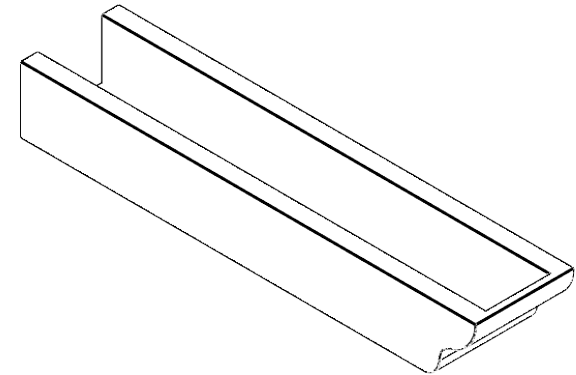

ISOMETRIC

GENERATED DATE : 03/02/2023

EKENA MILLWORK
2300 WEST MAIN ST.
CLARKSVILLE, TX 75426
TOLL FREE: 866-607-0453
WWW.EKENAMILLWORK.COM

NOTES

1. INSTALLATION TO BE COMPLETED IN ACCORDANCE WITH MANUFACTURER'S SPECIFICATIONS.
2. DRAWING MAY NOT BE TO SCALE
3. THIS DRAWING IS INTENDED FOR DESIGN AND PLANNING PURPOSES ONLY.
4. ALL INFORMATION CONTAINED HEREIN WAS CURRENT AT THE TIME OF DEVELOPMENT BUT MUST BE REVIEWED AND APPROVED BY THE PRODUCT MANUFACTURER TO BE CONSIDERED ACCURATE.
5. TIMBERTHANE ARCHITECTURAL PRODUCTS ARE MADE FROM HIGH DENSITY URETHANE AND COME FACTORY PRIMED