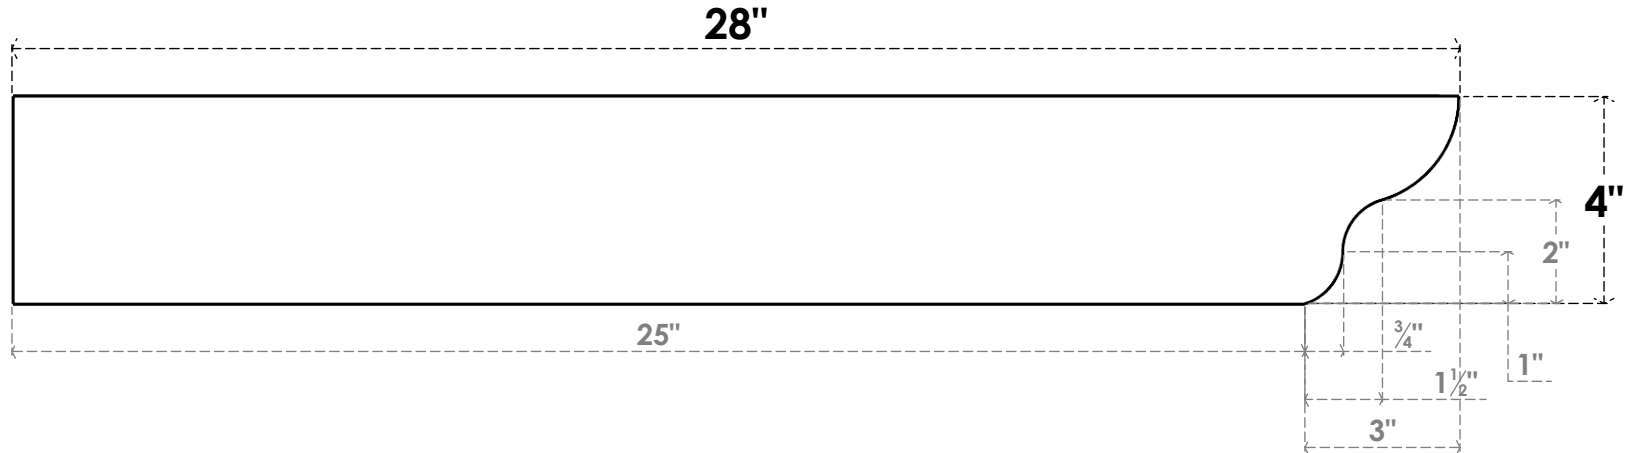

# ITEM NUMBER: RFTURO060X04000X28000X004GRN00RCPR

6"W X 4"H X 28"L TIMBERTHANE ROUGH CEDAR GREENSBORO FAUX WOOD OPEN RAFTER TAIL, 4"L END, PRIMED TAN

## SIDE PROFILE