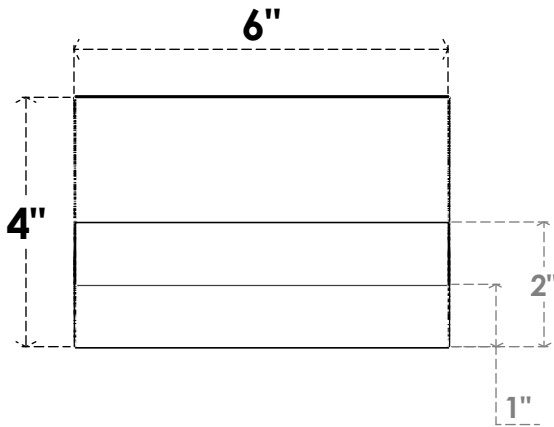

# ITEM NUMBER: RFTURO060X04000X28000X004GRN00RCPR

6"W X 4"H X 28"L TIMBERTHANE ROUGH CEDAR GREENSBORO FAUX WOOD OPEN RAFTER TAIL, 4"L END, PRIMED TAN

## SIDE PROFILE